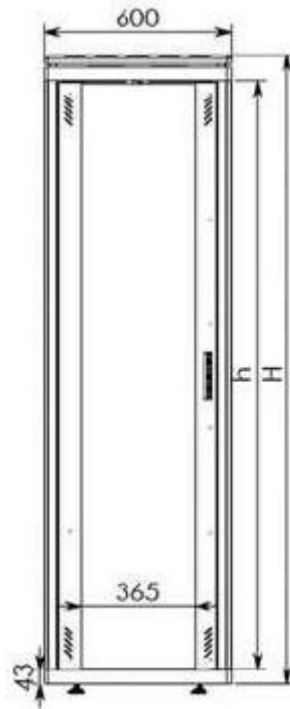

DN-19 42-U-6/6

Width: 600mm
Depth: 600mm
Units (44,45mm): 42

Explode View

Front View

inside height (h): 1896,4mm
outside height (H): 2021,4mm

Side View

Top View

All dimensions in mm.