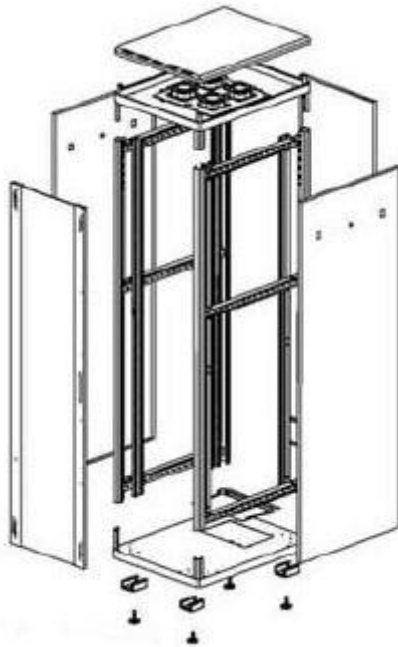

DN-19 42-U-6/6

Width: 600mm
Depth: 600mm
Units (44,45mm): 42

Explode View

Front View

inside height (h): 1896,4mm
outside height (H): 2021,4mm

Side View

Top View

All dimensions in mm.