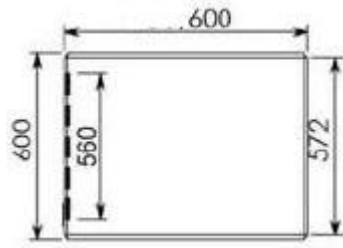

DN-19 42-U-6/6

Width: 600mm
Depth: 600mm
Units (44,45mm): 42

Explode View

Front View

inside height (h): 1896,4mm
outside height (H): 2021,4mm

Side View

Top View

All dimensions in mm.