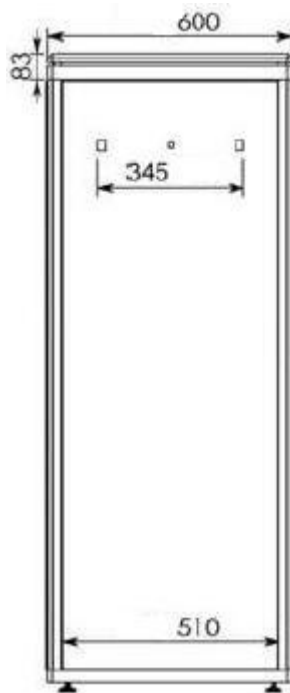

DN-19 42-U-6/6

Width: 600mm
Depth: 600mm
Units (44,45mm): 42

Explode View

Front View

inside height (h): 1896,4mm
outside height (H): 2021,4mm

Side View

Top View

All dimensions in mm.